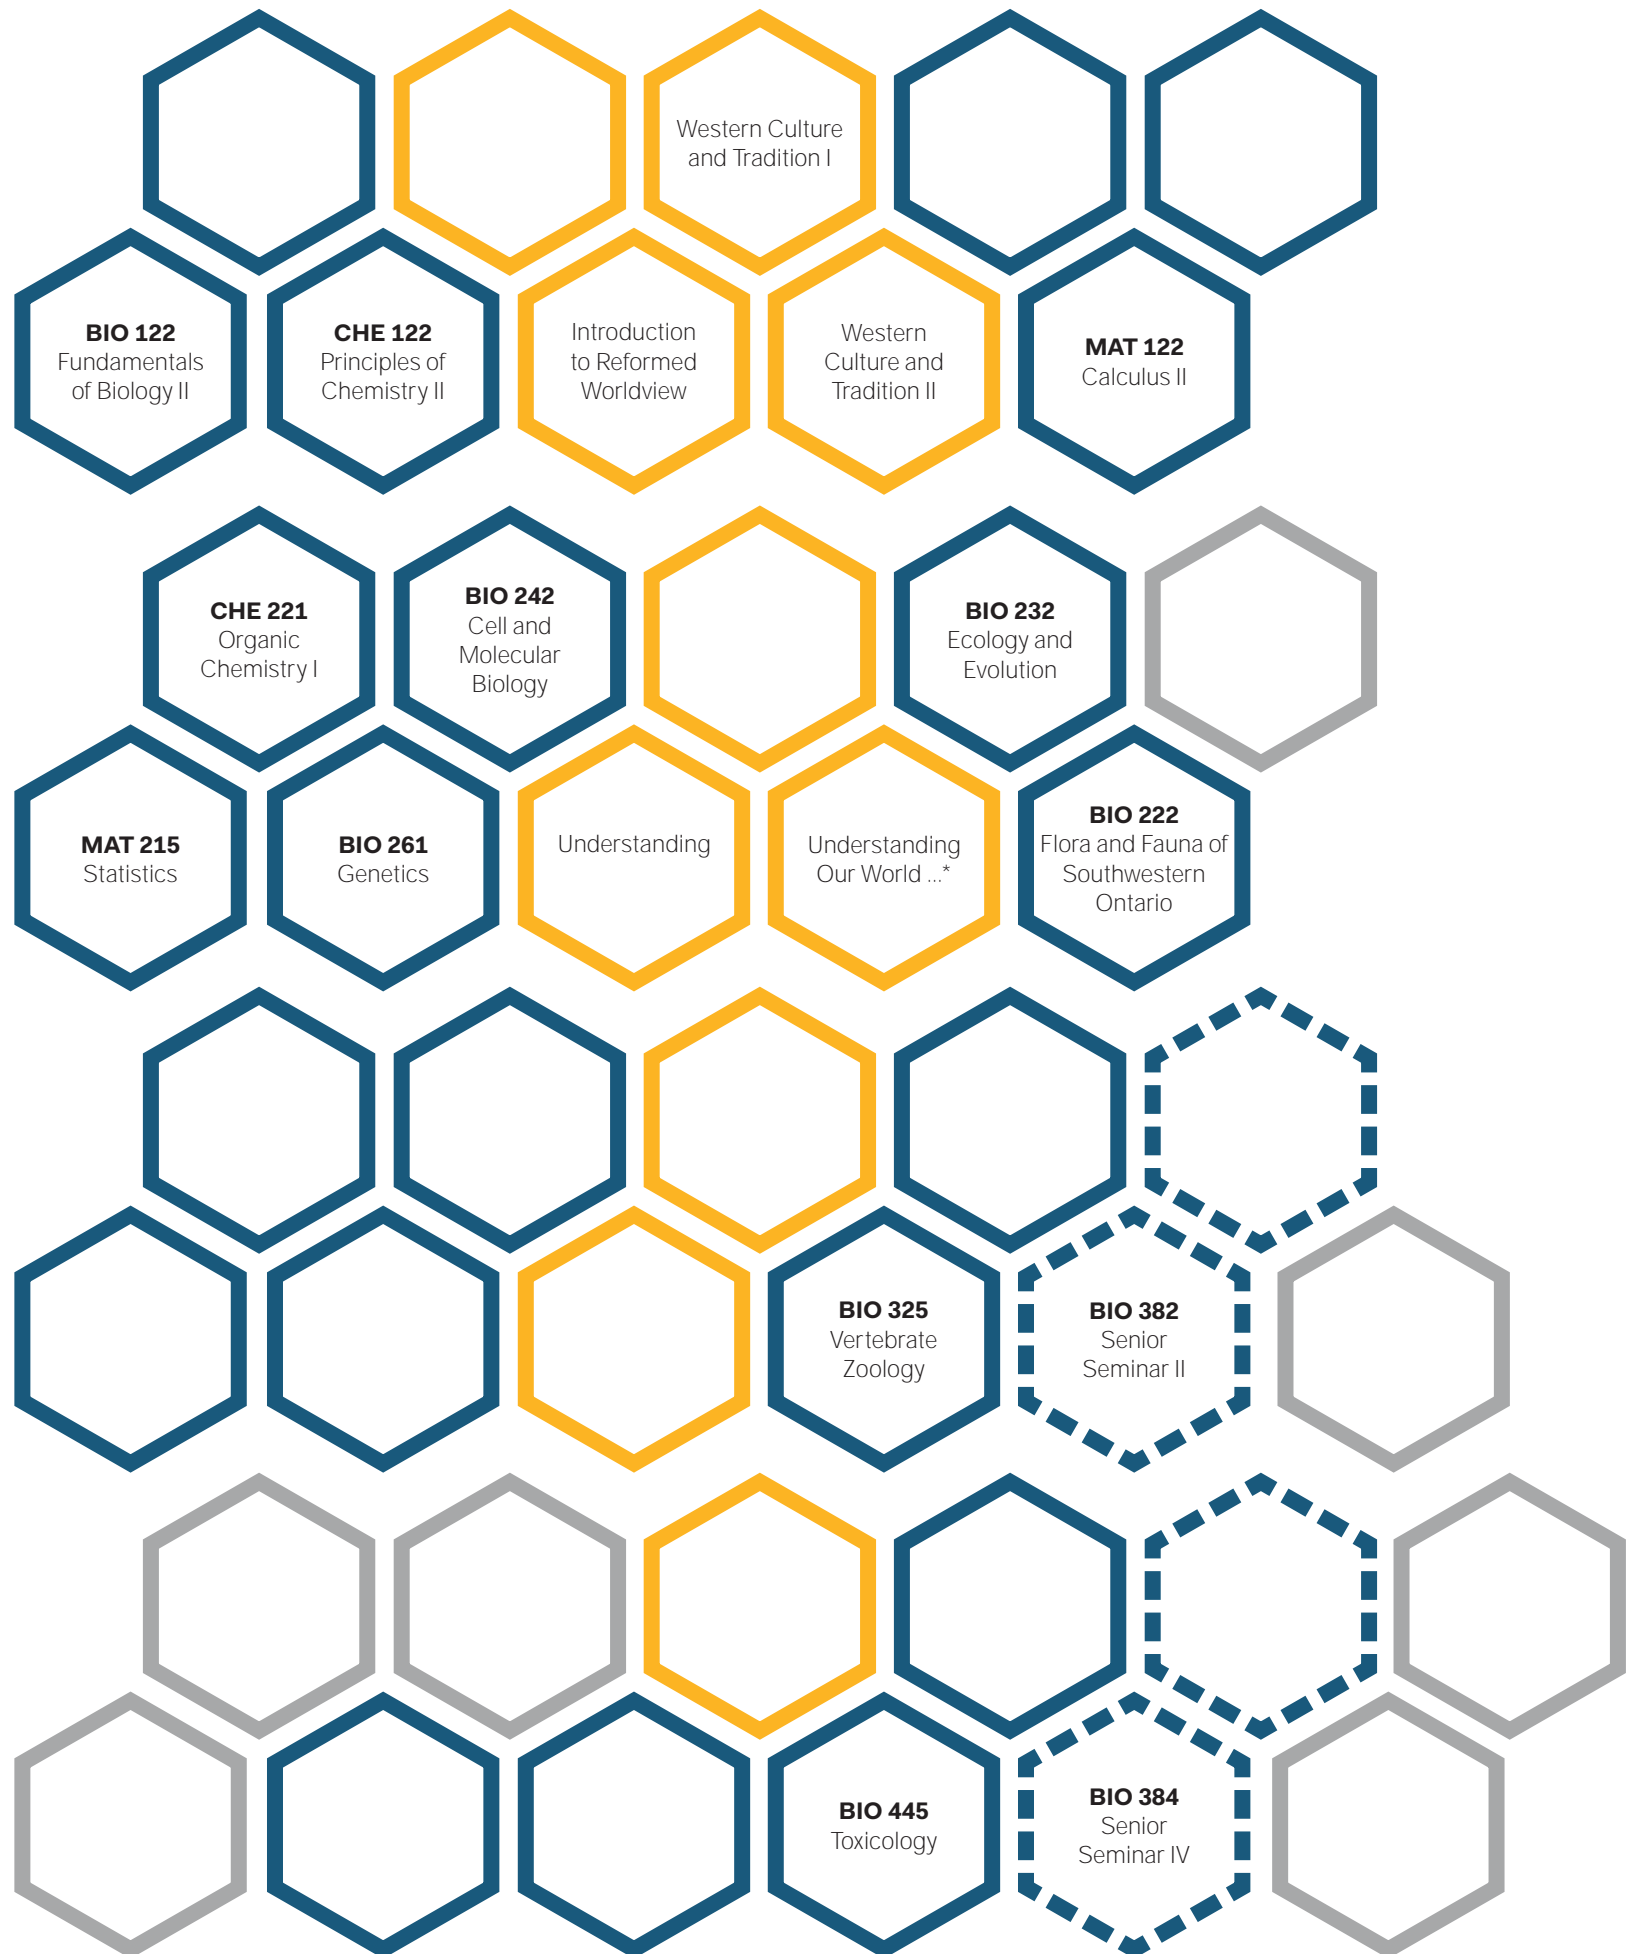

BIOLOGY DEGREE MAP

Read all course descriptions at

[.ca/b](#)

● = elective within major

● DISCOVER YOUR WORLD

● FIND YOUR CALLING

● DEEPEN YOUR FAITH

● TRANSFORM YOUR MIND

● CORE COURSES

● MAJOR COURSES

● MINOR/ELECTIVE COURSES

● UNDER 1 CREDIT

*Understanding our World through the Sciences, Social Sciences, or Arts. Choose two of three courses outside your major. These courses can be taken in year 2 or 3.

**Choose from a list of possible course options or off-campus study opportunities. These courses can be taken in year 3 or 4.

Note: Some Core courses can be taken in year 2 or 3, or years 3 or 4. Students will chart their own path of study at Redeemer. Course offerings and availability change from year to year and are subject to change. This chart is meant to be used as an example.